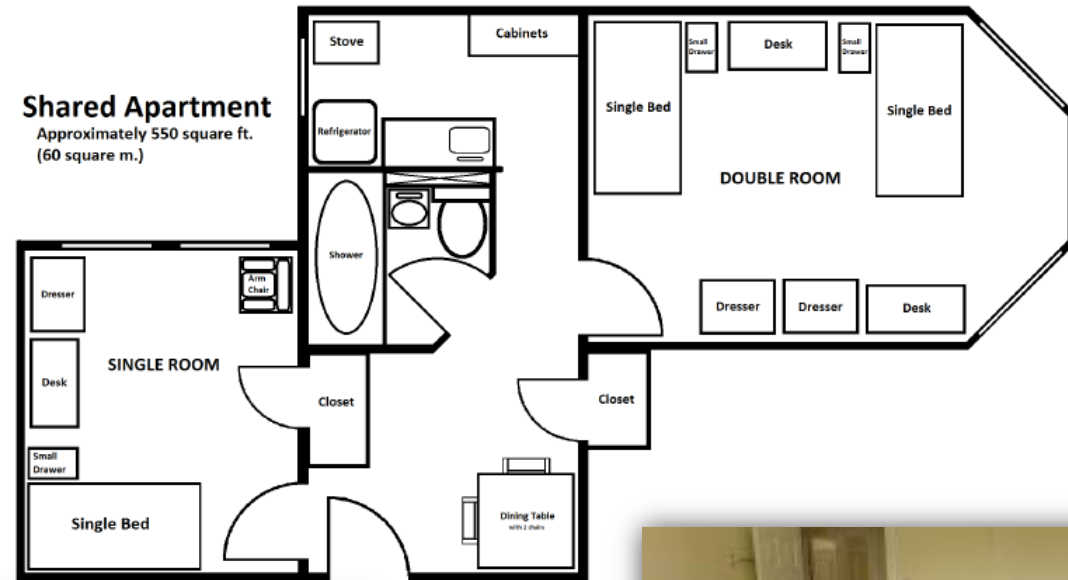

Shared Apartment
Approximately 550 square ft.
(60 square m.)

Each shared apartment includes

- **Double room (or Large Single room)**
- **Single room**
- **Maximum 3 people per apartment**
- **Kitchen**
- **Bathroom**
- **Common area for dining**
- **Flat panel TV in each room**
- **Linens**